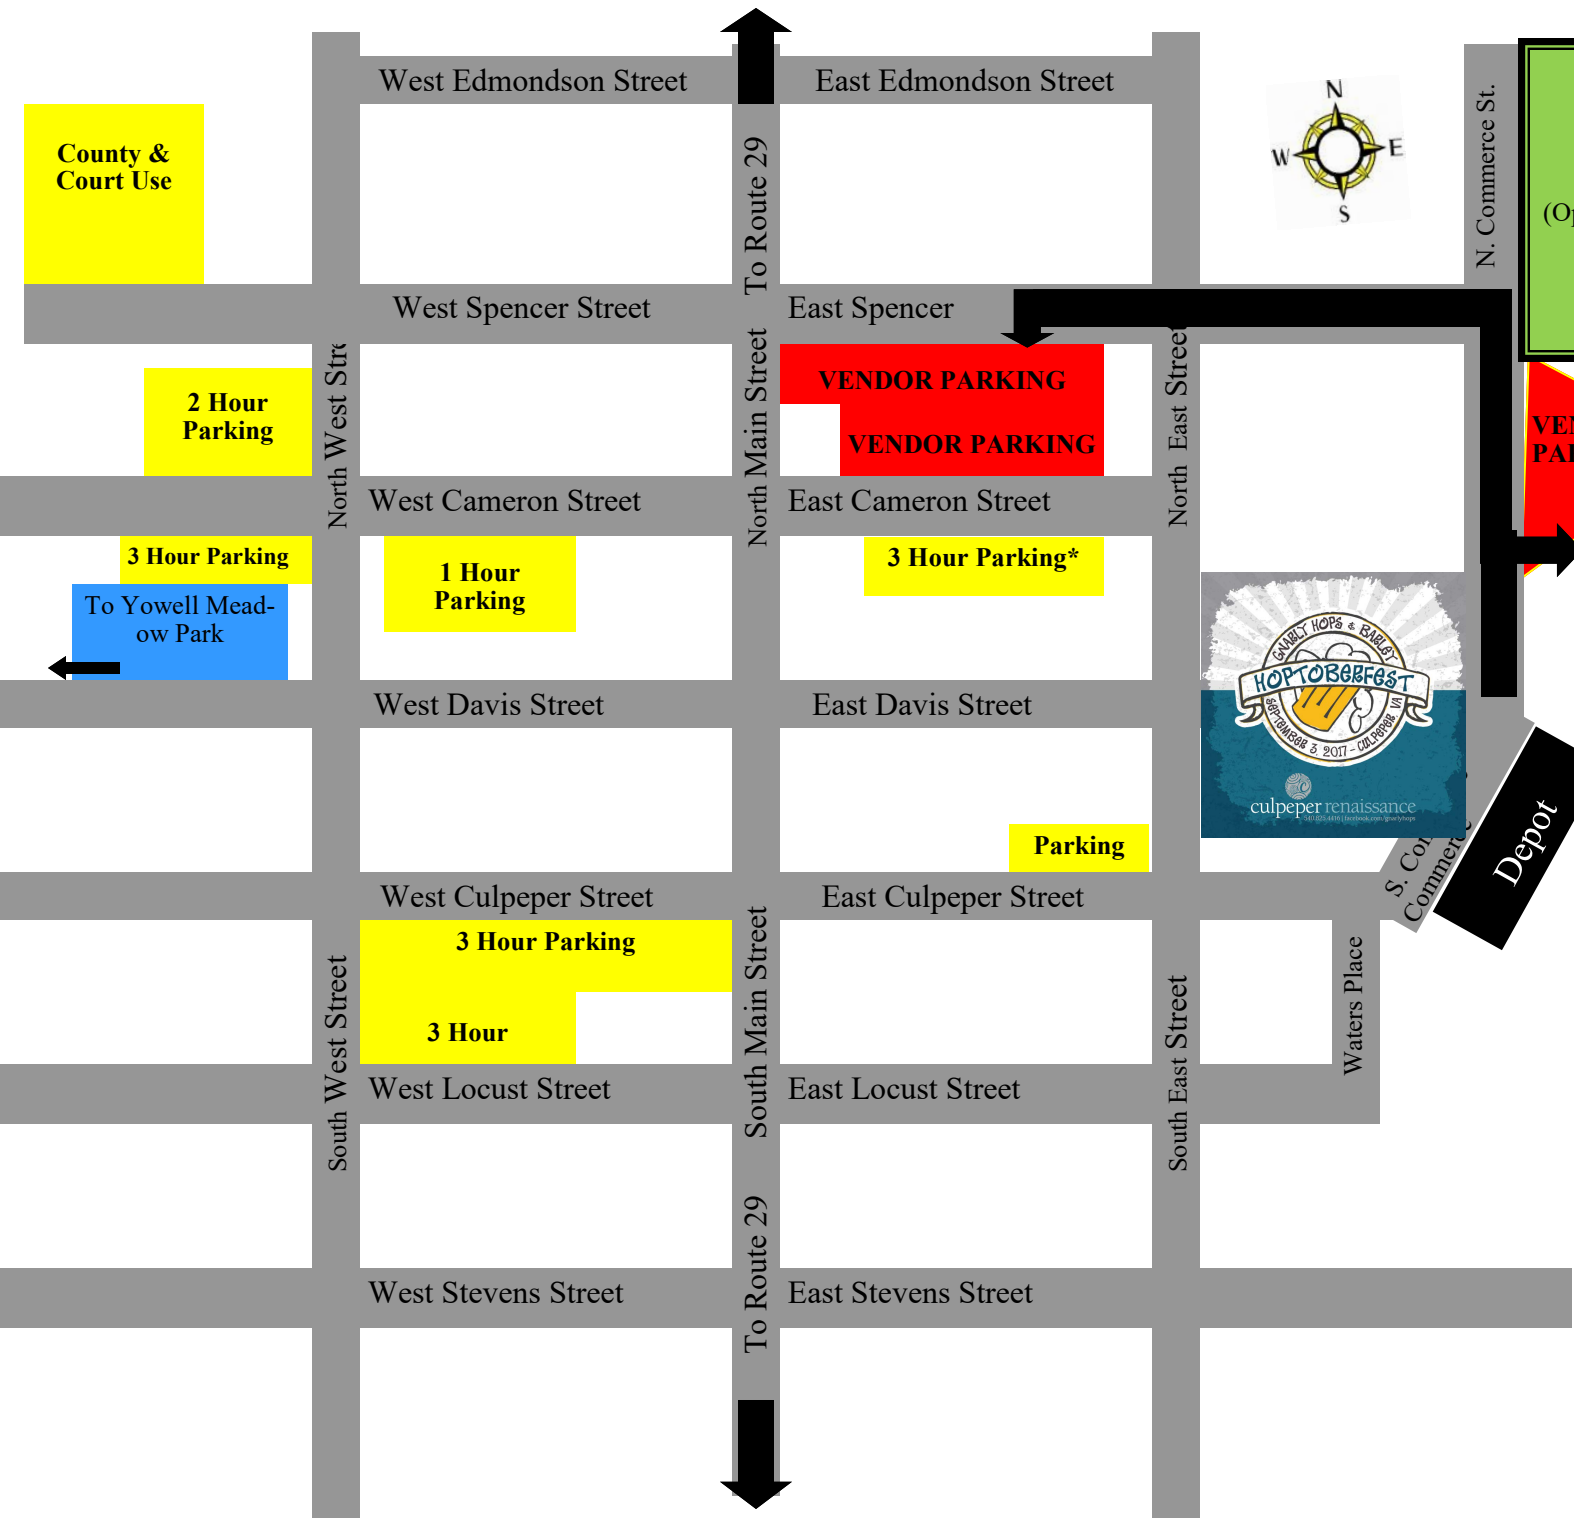

Parking Hours:

3 HR. Parking
Monday—Friday:
8:00 AM - 5:00 PM
(Open Parking after 5 PM)

Saturday-Sunday:
All-Day Parking

VENDOR PARKING

VENDOR PARKING

VENDOR PARKING

Visitor's Center
At the
Depot

Culpeper
National
Cemetery

County &
Court Use

2 Hour
Parking

3 Hour Parking

To Yowell Mead-
ow Park

1 Hour
Parking

3 Hour Parking*

Parking

3 Hour Parking

3 Hour